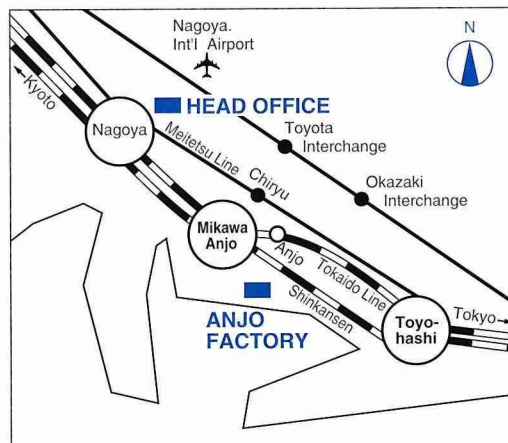

株式会社 タカナ電機

TAKANA ELECTRIC Co.,Ltd.

[安城工場] ANJO FACTORY

〒446-0052 愛知県安城市福釜町荒子193-1  
193-1, ARAKO, FUKAMA-CHO, ANJO-CITY,  
AICHI, JAPAN 〒446-0052  
TEL(0566)92-7851 FAX(0566)92-7852

(ANJO FACTORY)

By Shinkansen Tokyo — Mikawa Anjo (2.4hours)

By Shinkansen Nagoya — Mikawa Anjo (12min)

By Tokaido Line Nagoya — Anjo (25min)